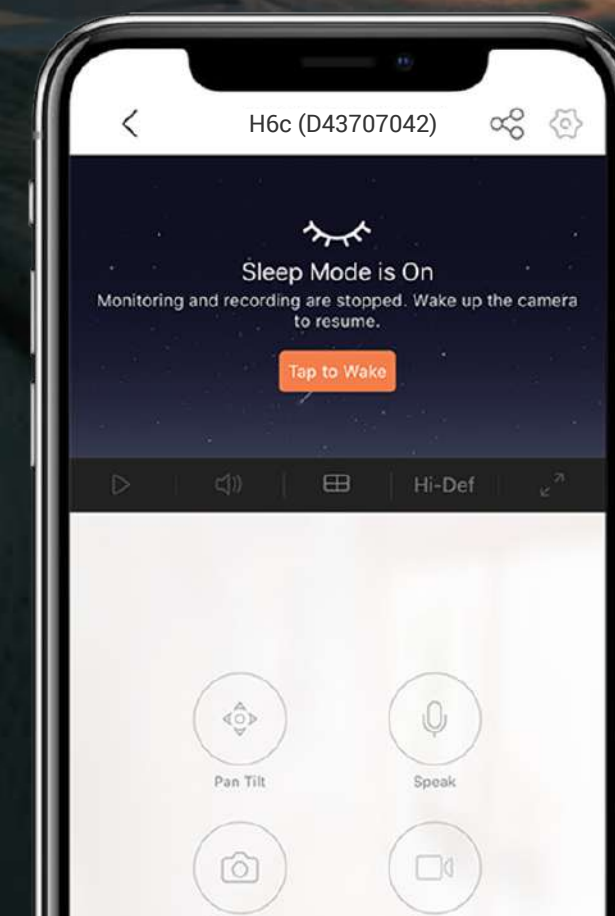

TLS
Data Transmission
Encryption

AES-128
Data Encryption