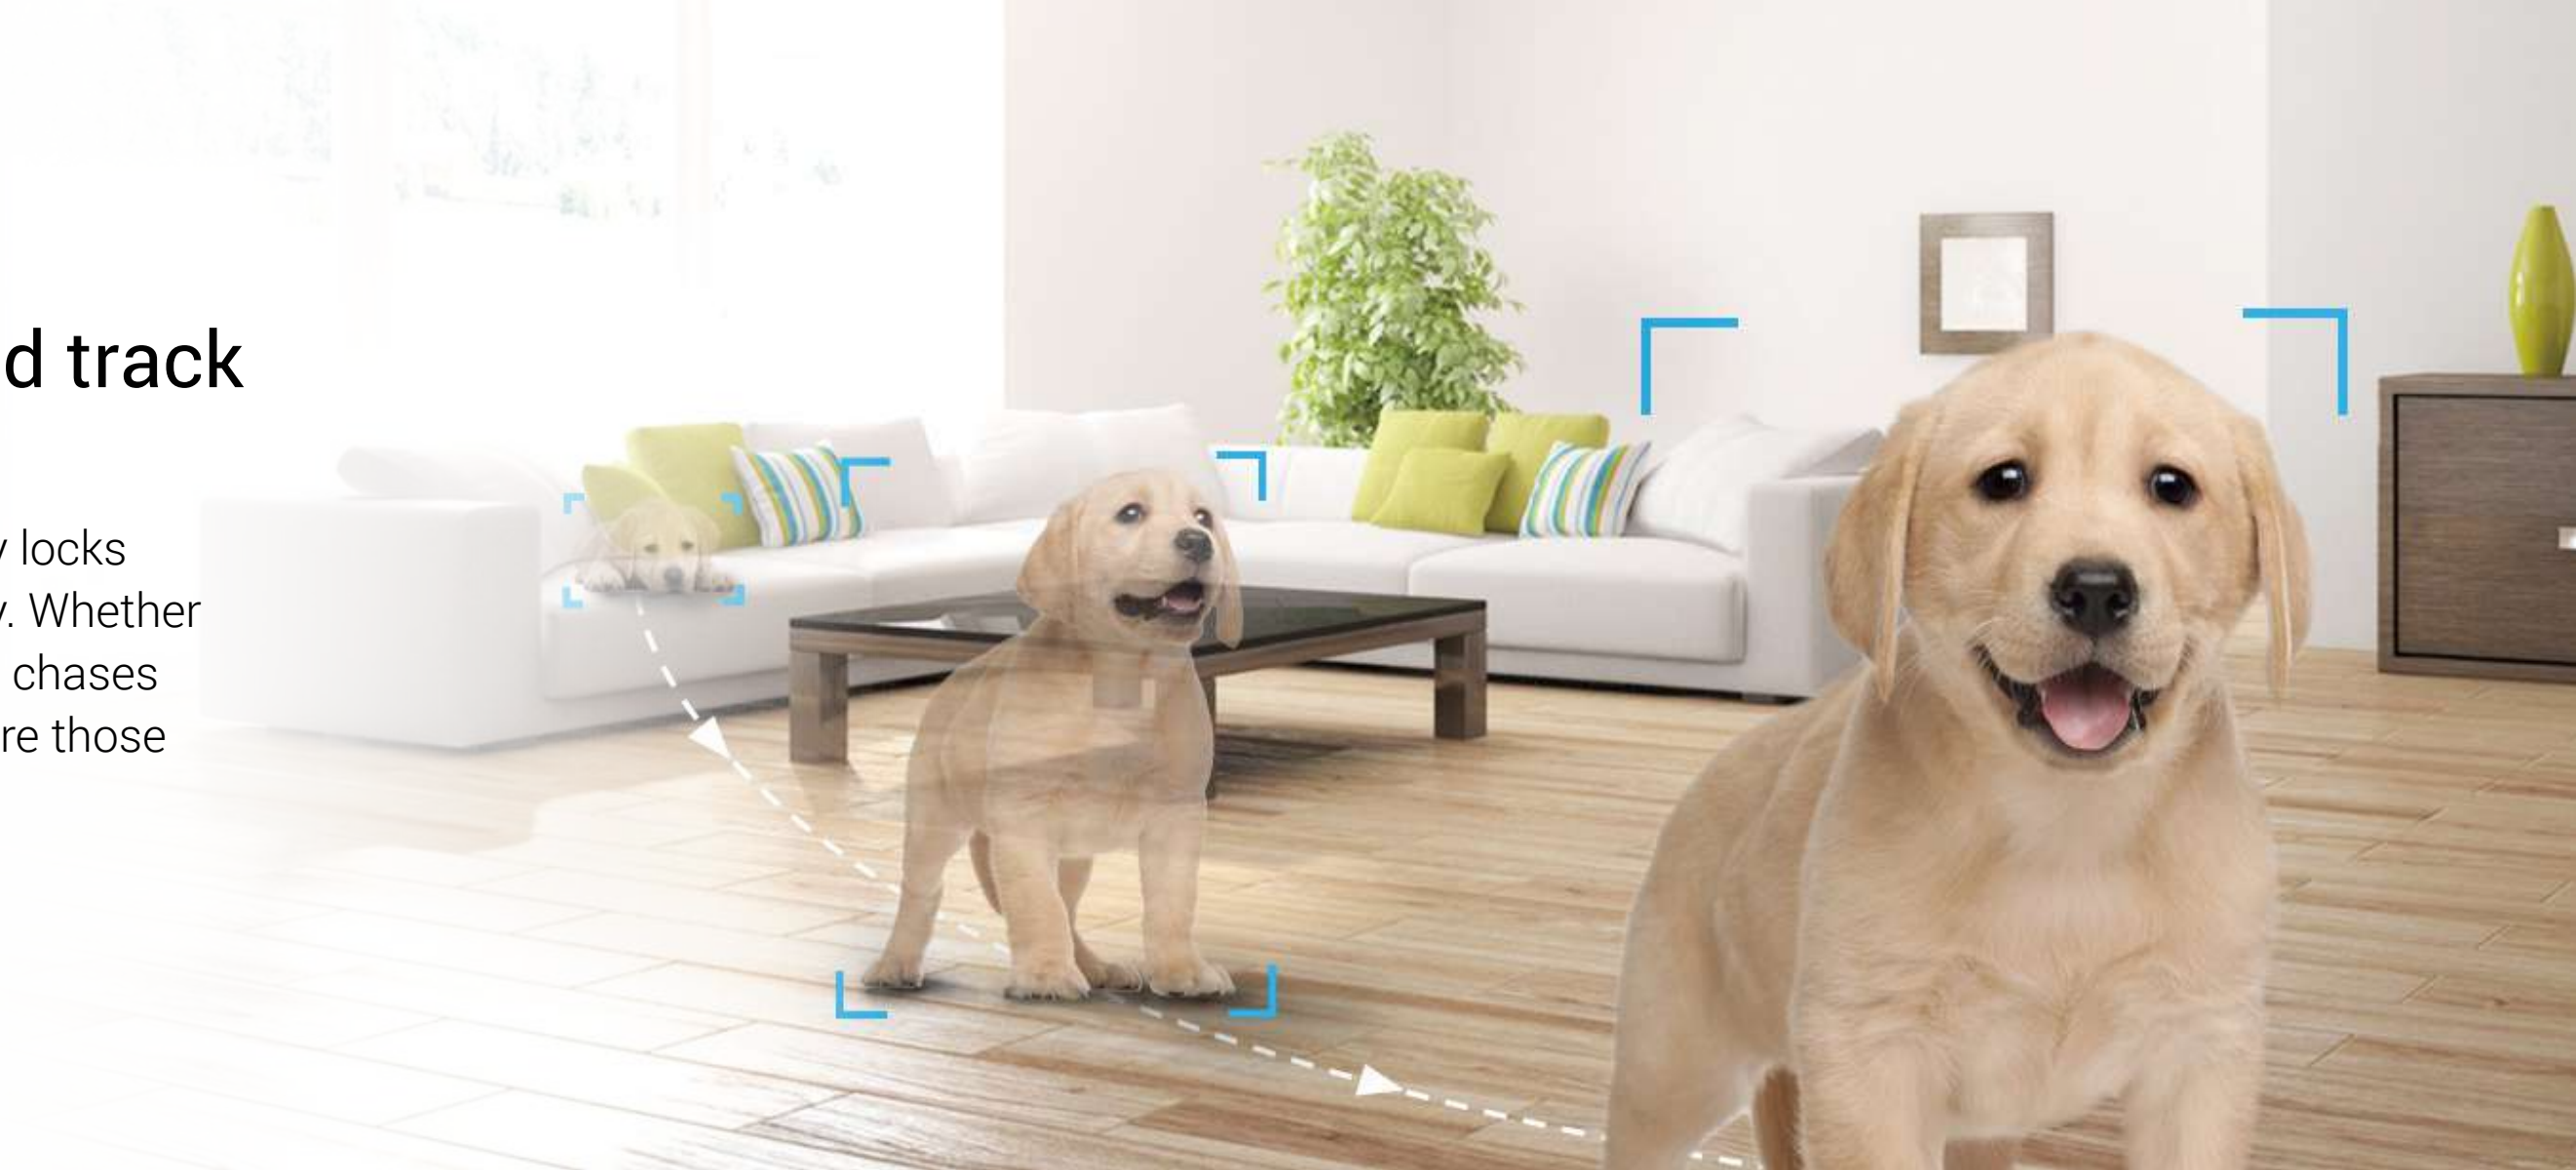

## Pan & Tilt Smart Home Camera

See wider, protect better, care more

It's a simply flexible camera that you can set up indoors as a pet or baby monitor, or use it to add an extra layer of protection in your home. Unlike many cameras that only record at a fixed viewing angle, the H6c rotates to take in a panoramic view in sharp clarity, and can even detect and track motions in a smart way. With the help of the H6c, nothing in a large room will easily escape your attention.

## 01 360° vision to reduce blind spots

## Smart enough to detect and track

Upon motion detection, the H6c automatically locks on the subject and rotates to track the activity. Whether your toddler walks by the camera, or your dog chases its toy across the room, the camera will capture those precious moments.

## See and talk, from anywhere

Talk to your loved ones and deter unwelcome strangers – all by using the H6c's two-way communication feature. Using the EZVIZ App on your mobile device, you can easily and conveniently enjoy communication wherever you might be.