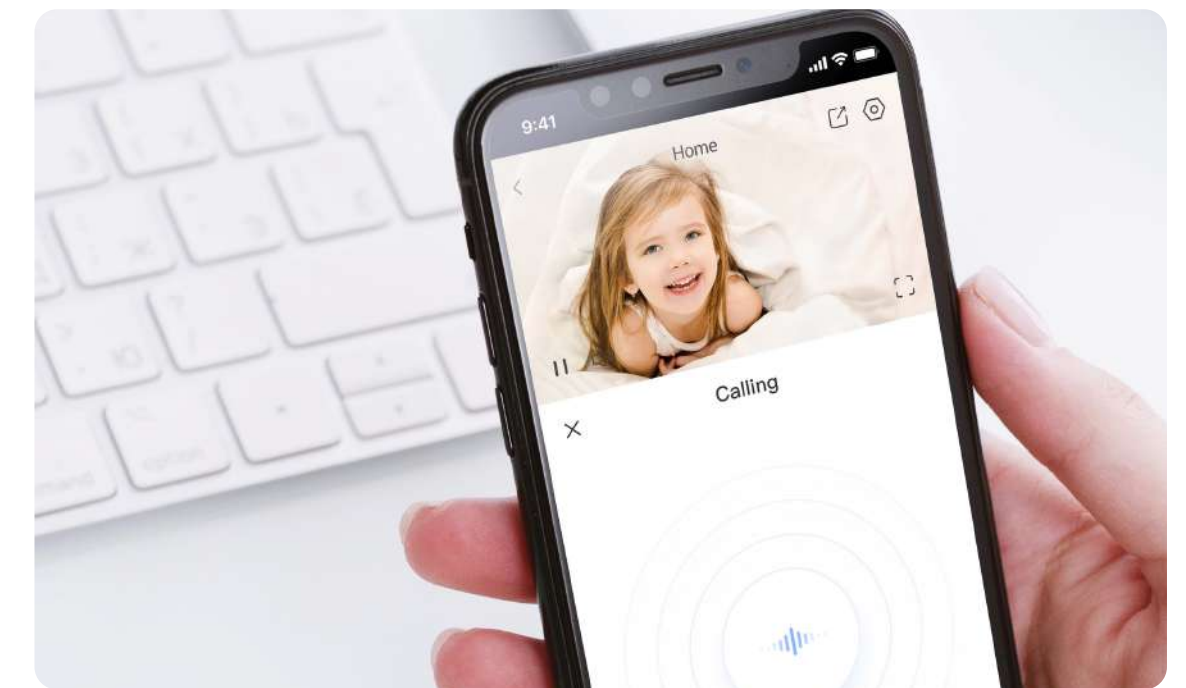

## Pan & Tilt Smart Home Camera

See wider, protect better, care more

It's a simply flexible camera that you can set up indoors as a pet or baby monitor, or use it to add an extra layer of protection in your home. Unlike many cameras that only record at a fixed viewing angle, the H6c rotates to take in a panoramic view in sharp clarity, and can even detect and track motions in a smart way. With the help of the H6c, nothing in a large room will easily escape your attention.

## 02 Protection lasts, even overnight

## Smart enough to detect and track

Upon motion detection, the H6c automatically locks on the subject and rotates to track the activity. Whether your toddler walks by the camera, or your dog chases its toy across the room, the camera will capture those precious moments.

## See and talk, from anywhere

Talk to your loved ones and deter unwelcome strangers – all by using the H6c's two-way communication feature. Using the EZVIZ App on your mobile device, you can easily and conveniently enjoy communication wherever you might be.